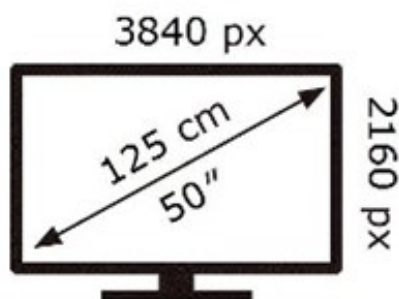

ENERG

SAMSUNG

QE50Q67AAU

67 kWh/1000h

ABCDEF **G**

100 kWh/1000h

2019/2013